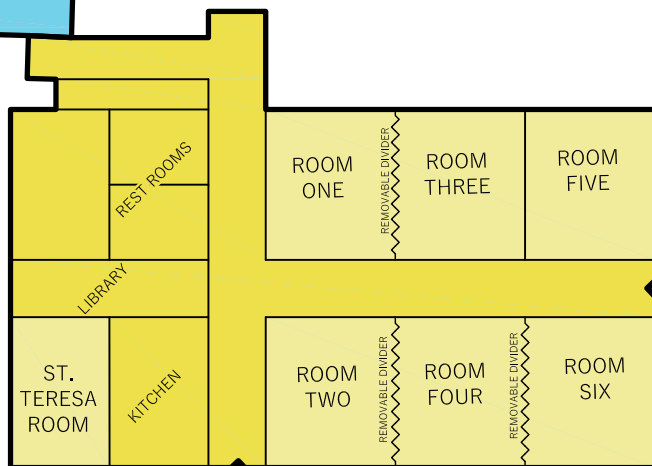

ROOMS FOR RESERVATION

ST. CHRISTOPHER PARISH OFFICE:

FIRE PLACE ROOM

RELAXED SETTING WITH HOME TYPE FURNITURE. ACCESS TO KITCHEN AND DINING ROOM.
TYPICAL SEATING CAPACITY: 10

ST. CHRISTOPHER PARISH CENTER:

ALL ROOMS HAVE ACCESS TO KITCHEN FACILITIES

ROOM ONE - SEATING CAPACITY: 40

CLASSROOM SETTING INCLUDING SCREEN, PROJECTOR AND SOUND SYSTEM CONNECTED TO COMPUTER. CAN BE EXPANDED TO INCLUDE ROOM THREE.

ROOM TWO - SEATING CAPACITY: 48

CLASSROOM SETTING WITH SOUND SYSTEM. CAN BE EXPANDED TO INCLUDE ROOM FOUR AND ROOM SIX

ROOM THREE - SEATING CAPACITY: 30

CLASSROOM SETTING INCLUDING SCREEN, PROJECTOR, SOUND SYSTEM CONNECTED TO COMPUTER AND TV WITH DVD PLAYER. CAN BE EXPANDED TO INCLUDE ROOM ONE

ROOM FOUR - SEATING CAPACITY: 48

CLASSROOM SETTING WITH SOUND SYSTEM. CAN BE EXPANDED TO INCLUDE ROOM TWO AND ROOM SIX

ROOM FIVE - SEATING CAPACITY: 40

CLASSROOM SETTING WITH PORTABLE PROJECTOR AND SCREEN.

ROOM SIX - SEATING CAPACITY: 48

CLASSROOM SETTING INCLUDING SCREEN, PROJECTOR AND SOUND SYSTEM CONNECTED TO COMPUTER. CAN BE EXPANDED TO INCLUDE ROOM FOUR AND ROOM TWO

ST. TERESA ROOM - SEATING CAPACITY: 10

CLASSROOM SETTING IN A QUIET AREA WITH COUCHES.

ST. CHRISTOPHER PARISH CENTER