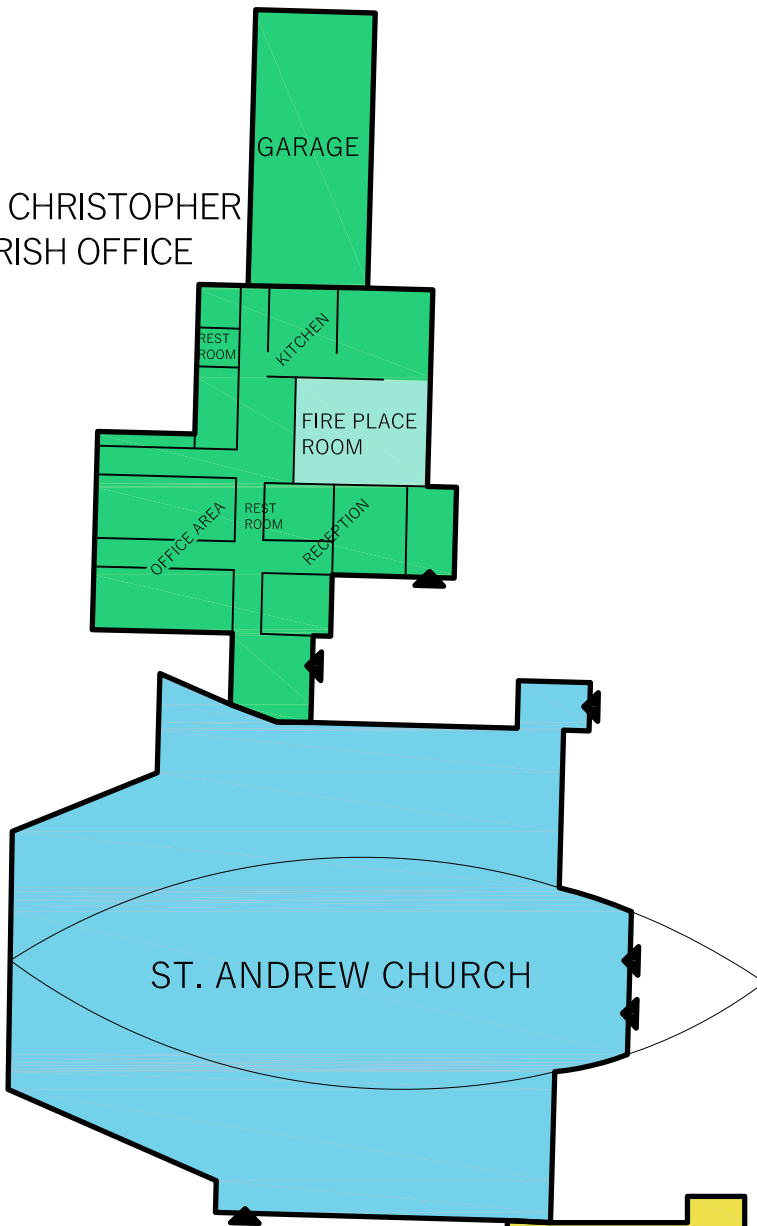

ROOMS FOR RESERVATION

ST. CHRISTOPHER PARISH OFFICE:

FIRE PLACE ROOM

RELAXED SETTING WITH HOME TYPE FURNITURE. ACCESS TO KITCHEN AND DINING ROOM.
TYPICAL SEATING CAPACITY: 10

ST. CHRISTOPHER PARISH CENTER:

ALL ROOMS HAVE ACCESS TO KITCHEN FACILITIES

ROOM ONE - SEATING CAPACITY: 40

CLASSROOM SETTING INCLUDING SCREEN, PROJECTOR AND SOUND SYSTEM CONNECTED TO COMPUTER. CAN BE EXPANDED TO INCLUDE ROOM THREE.

ROOM TWO - SEATING CAPACITY: 48

CLASSROOM SETTING WITH SOUND SYSTEM. CAN BE EXPANDED TO INCLUDE ROOM FOUR AND ROOM SIX

ROOM THREE - SEATING CAPACITY: 30

CLASSROOM SETTING INCLUDING SCREEN, PROJECTOR, SOUND SYSTEM CONNECTED TO COMPUTER AND TV WITH DVD PLAYER. CAN BE EXPANDED TO INCLUDE ROOM ONE

ROOM FOUR - SEATING CAPACITY: 48

CLASSROOM SETTING WITH SOUND SYSTEM. CAN BE EXPANDED TO INCLUDE ROOM TWO AND ROOM SIX

ROOM FIVE - SEATING CAPACITY: 40

CLASSROOM SETTING WITH PORTABLE PROJECTOR AND SCREEN.

ROOM SIX - SEATING CAPACITY: 48

CLASSROOM SETTING INCLUDING SCREEN, PROJECTOR AND SOUND SYSTEM CONNECTED TO COMPUTER. CAN BE EXPANDED TO INCLUDE ROOM FOUR AND ROOM TWO

ST. TERESA ROOM - SEATING CAPACITY: 10

CLASSROOM SETTING IN A QUIET AREA WITH COUCHES.

ST. CHRISTOPHER PARISH OFFICE